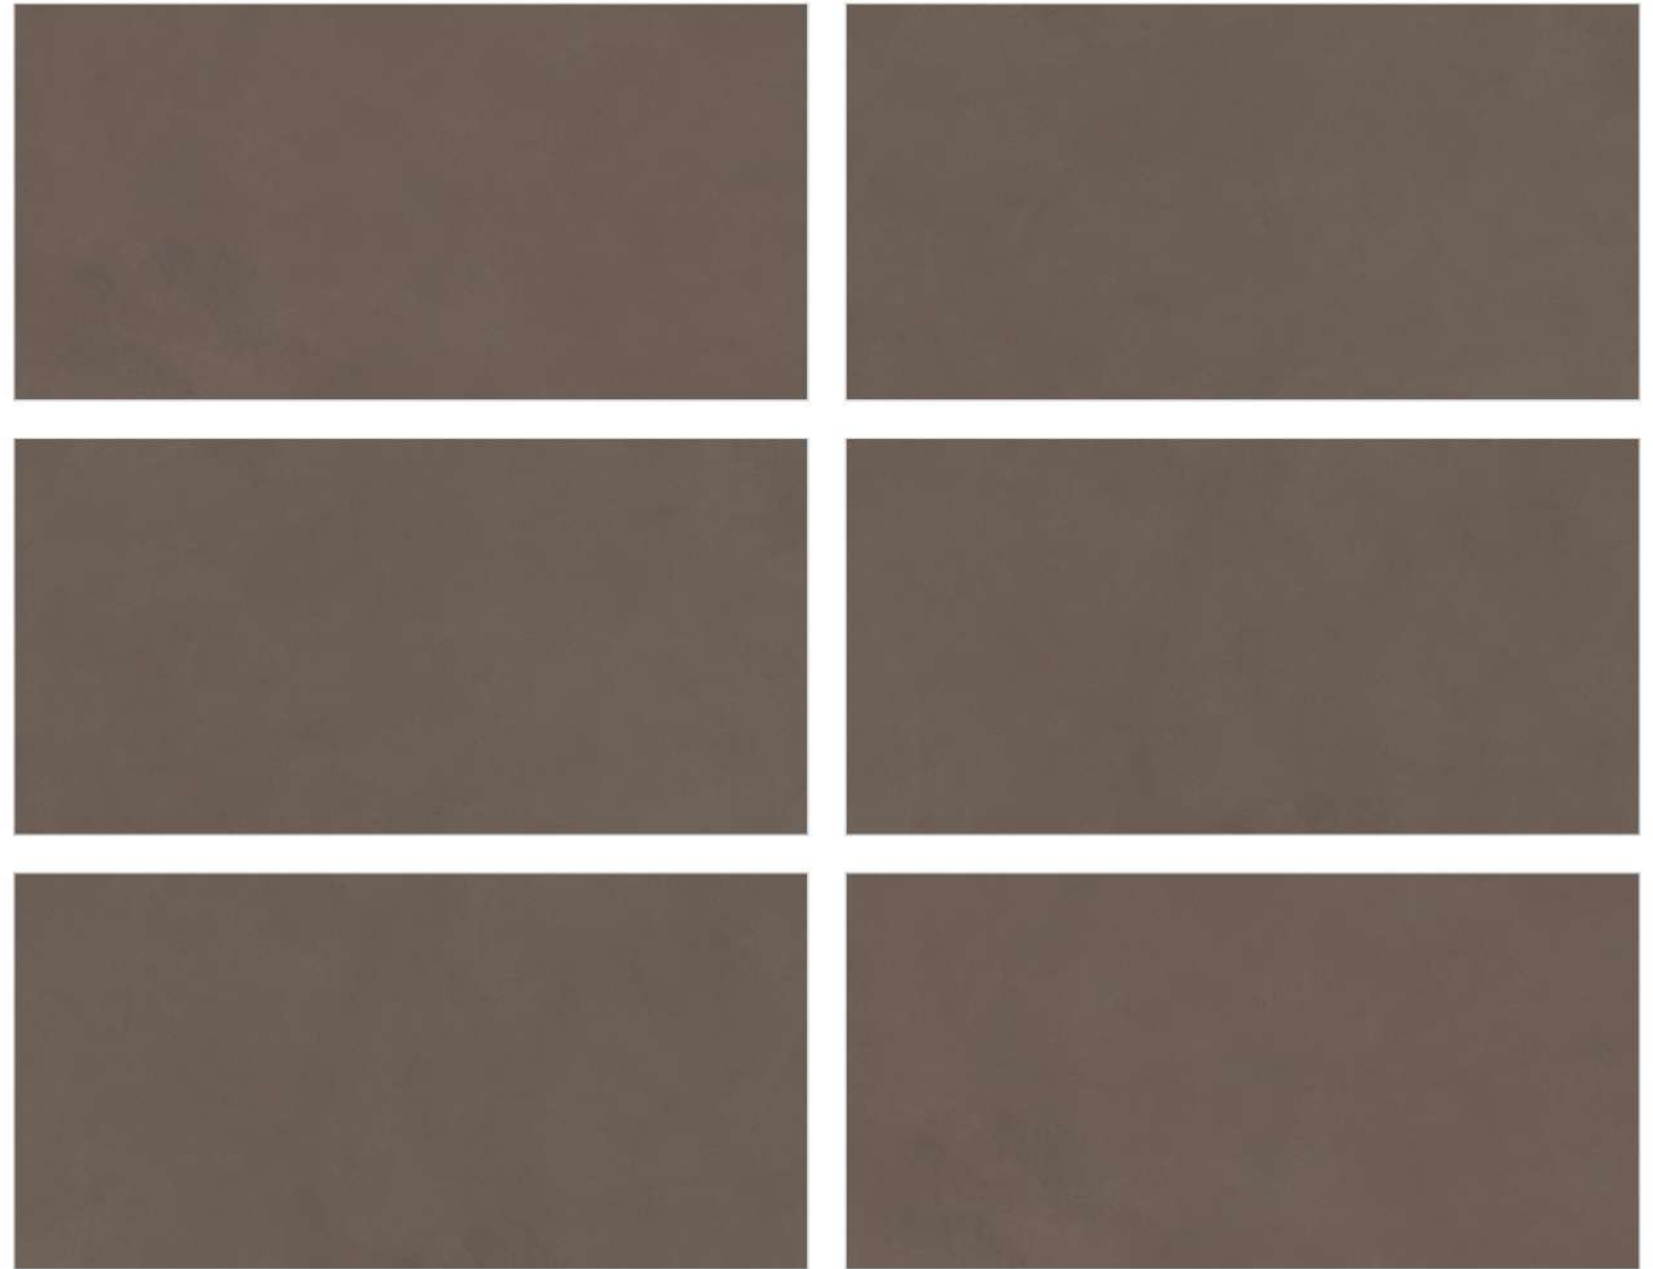

CLOUD TOFFEE

Random - 3 Faces

Size:
600x1200mm

Thickness:
9mm