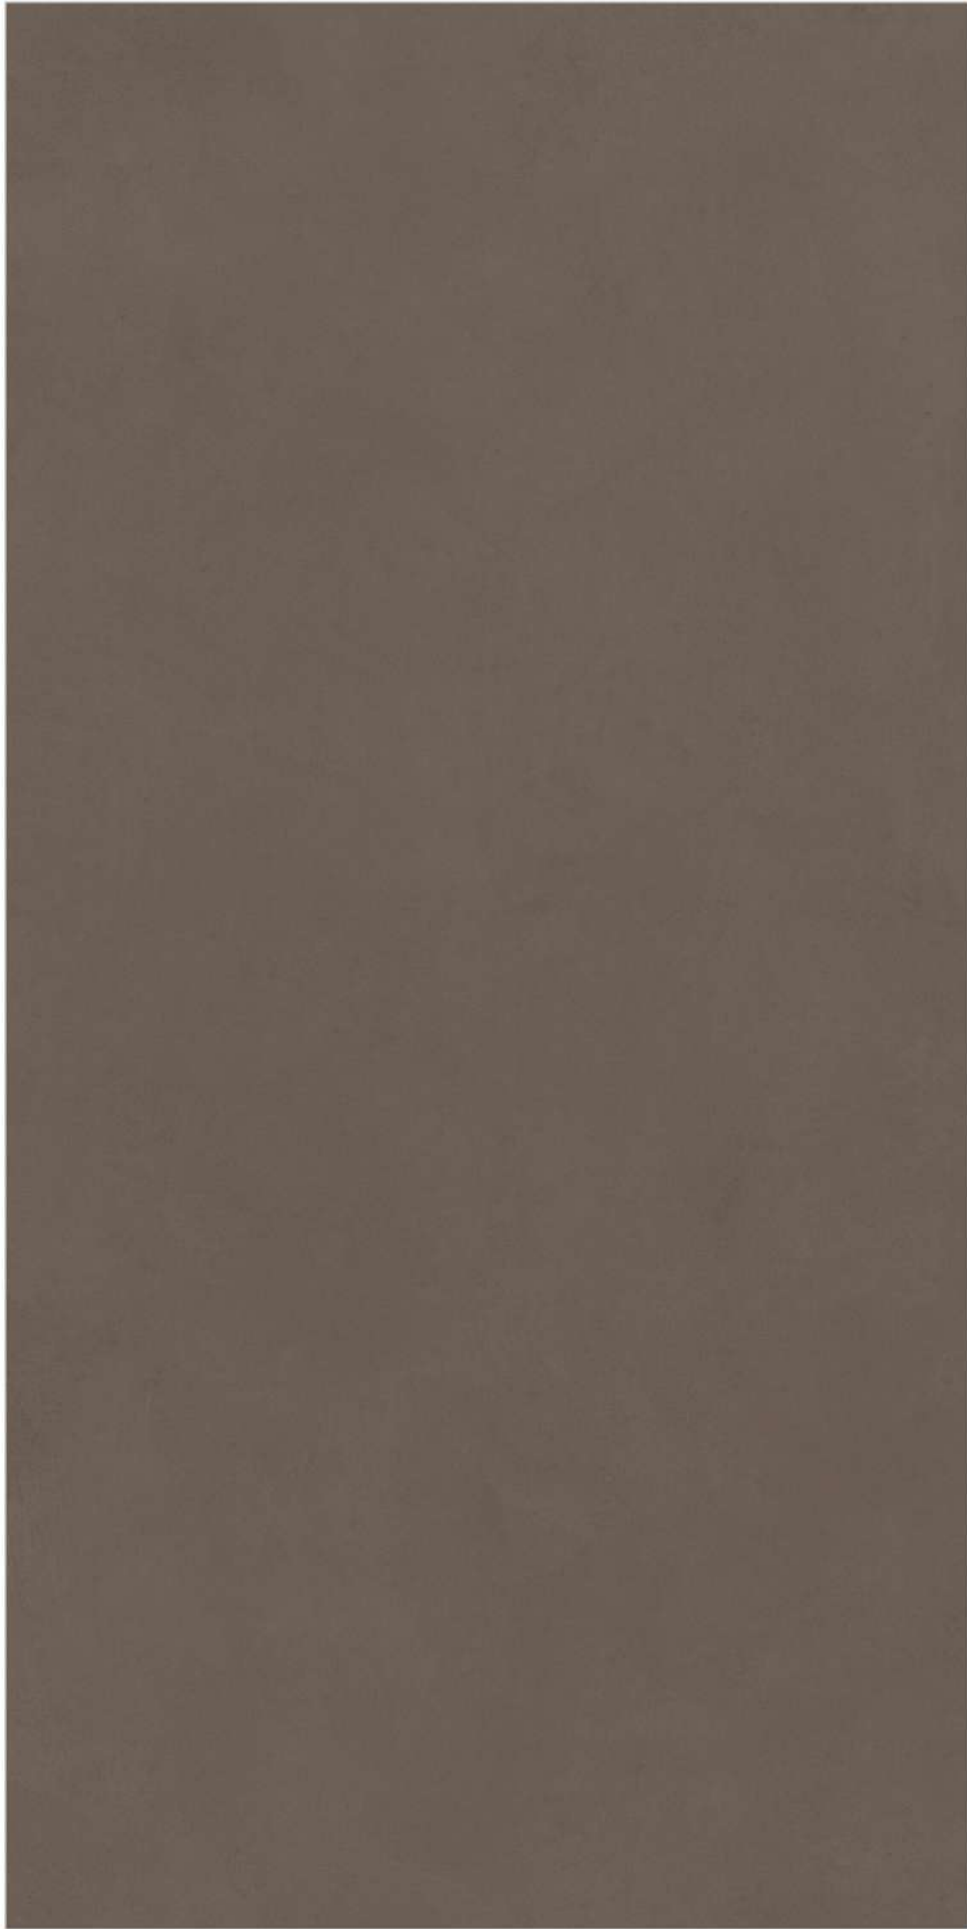

CLOUD TOFFEE

Random - 3 Faces

Size:
600x1200mm

Thickness:
9mm